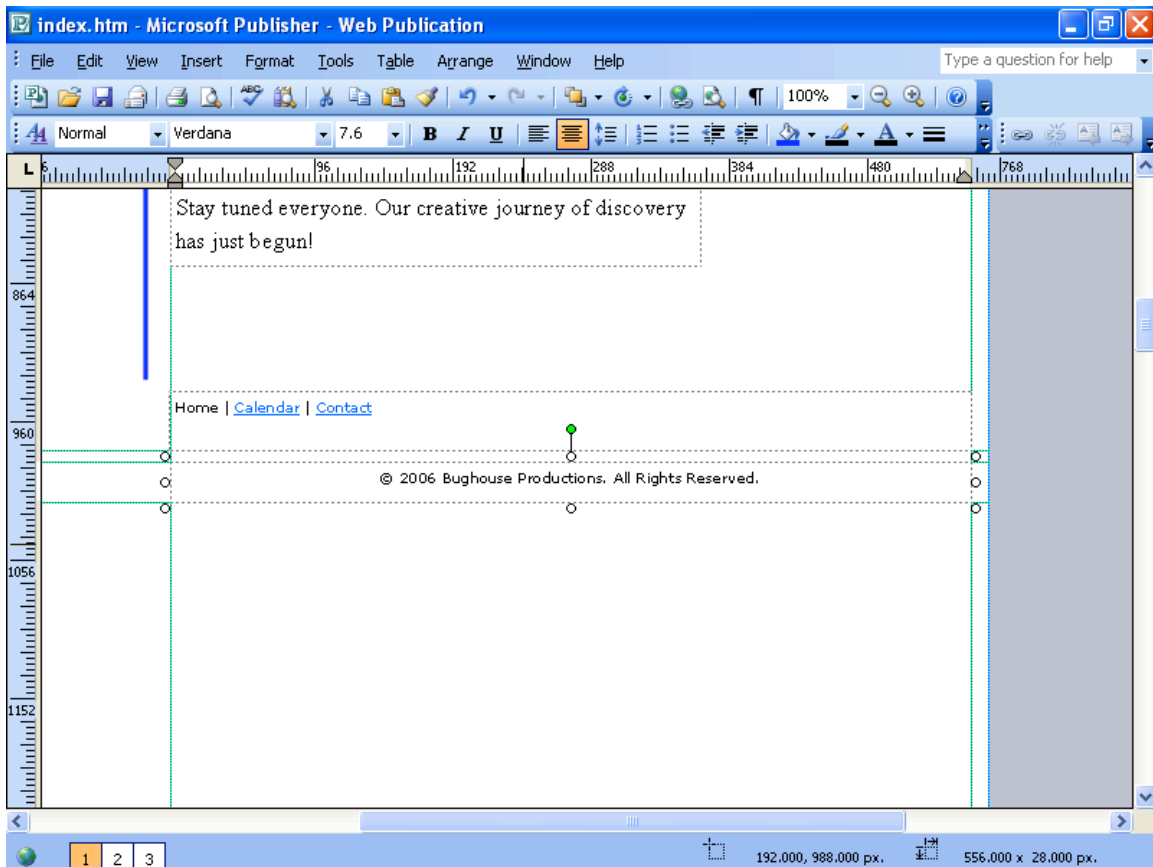

5. With the new text box selected, click **Symbol** on the **Insert** menu, click the **copyright** symbol in the Symbol dialog box, click **Insert**, and then click **Close**.
6. Press SPACEBAR, type copyright text similar to *2006 Bughouse Productions. All Rights Reserved.*, and then click the **Center** alignment button on the **Formatting** toolbar. Your copyright text should look similar to the copyright text shown in following figure.

Creating a text box and adding copyright information

7. Repeat the process to add copyright text to pages 2 and 3 (or copy and paste the footer text boxes onto pages 2 and 3).